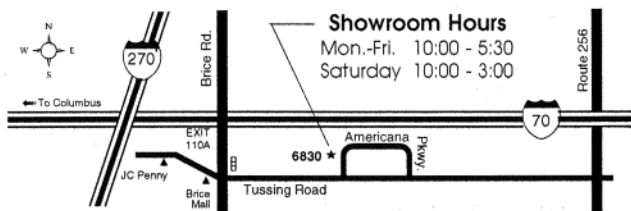

Universal Radio, Inc.
6830 Americana Pkwy.

Reynoldsburg, Ohio 43068

800 431-3939 Prices & Orders

614 866-4267 Information

614 866-2339 FAX

dx@universal-radio.com

www.universal-radio.com

**universal
radio inc.**